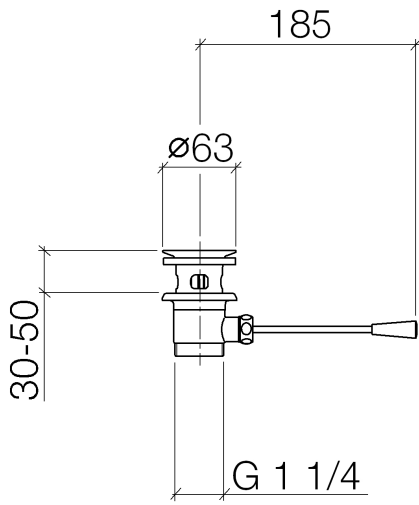

Basin Waste 1 1/4" - Durabronze (23kt Gold)

IMO

10 300 970

- length of knee lever 185 mm
 - european pop-up waste
- Only suitable for basins with an overflow.**

Fits: IMO, LULU, MADISON, MEM, TARA, CL.1, LISSÉ, VAIA, META, CYO

Required miscellaneous

Washer NBR 70 39,0 x 29,0 x 2,0 mm - 09 14 05 016 90

Required miscellaneous

Pipe Ø 32 x 0,75 x 110 mm - Durabronze (23kt Gold) 09 28 23 005-09

10 300 970

10 300 970

Spare parts list

No.	Item Number	Name	Quantity used	Delivery time
1	90 11 01 026 00-09	cup	1	40
2	04 31 20 016 00-09	plug	1	40
3	04 28 10 026 00 90	accessories	1	2
4	09 14 03 025 90	seal	1	2
5	09 11 01 023-09	cup	1	40
6	09 14 05 040 90	seal	1	2
7	09 31 09 055-09	pull-rod	1	60
8	09 30 11 049 90	disc	1	2
9	09 23 30 003-09	nut	1	60
10	09 20 01 040-09	handle	1	60