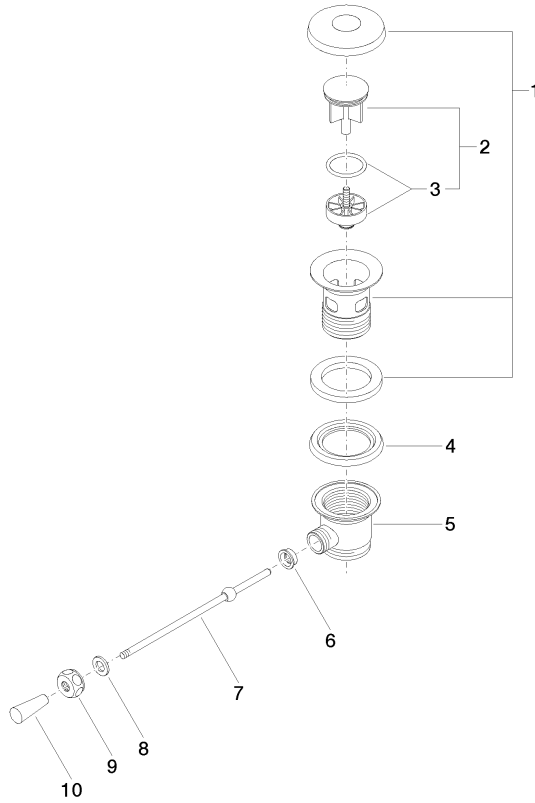

Basin Waste 1 1/4" - Durabronze (23kt Gold)

IMO

10 300 970

- length of knee lever 185 mm
 - european pop-up waste
- Only suitable for basins with an overflow.**

Fits: IMO, LULU, MADISON, MEM, TARA, CL.1, LISSÉ, VAIA, META, CYO

Required miscellaneous

Washer NBR 70 39,0 x 29,0 x 2,0 mm - 09 14 05 016 90

Required miscellaneous

Pipe Ø 32 x 0,75 x 110 mm - Durabronze (23kt Gold) 09 28 23 005-09

10 300 970

10 300 970

Spare parts list

No.	Item Number	Name	Quantity used	Delivery time
1	90 11 01 026 00-09	cup	1	40
2	04 31 20 016 00-09	plug	1	40
3	04 28 10 026 00 90	accessories	1	2
4	09 14 03 025 90	seal	1	2
5	09 11 01 023-09	cup	1	40
6	09 14 05 040 90	seal	1	2
7	09 31 09 055-09	pull-rod	1	60
8	09 30 11 049 90	disc	1	2
9	09 23 30 003-09	nut	1	60
10	09 20 01 040-09	handle	1	60